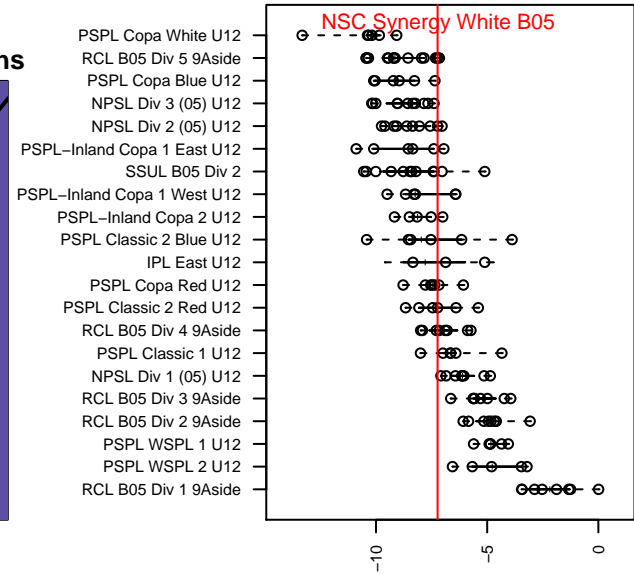

**attack and defense rating
relative to others at age
and all opponents in last 13 months**