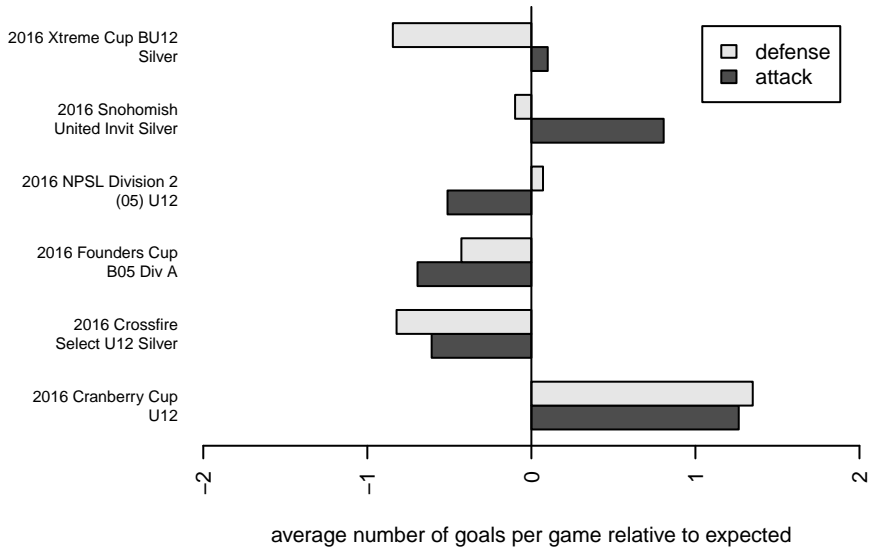

Performance relative to 13 month average