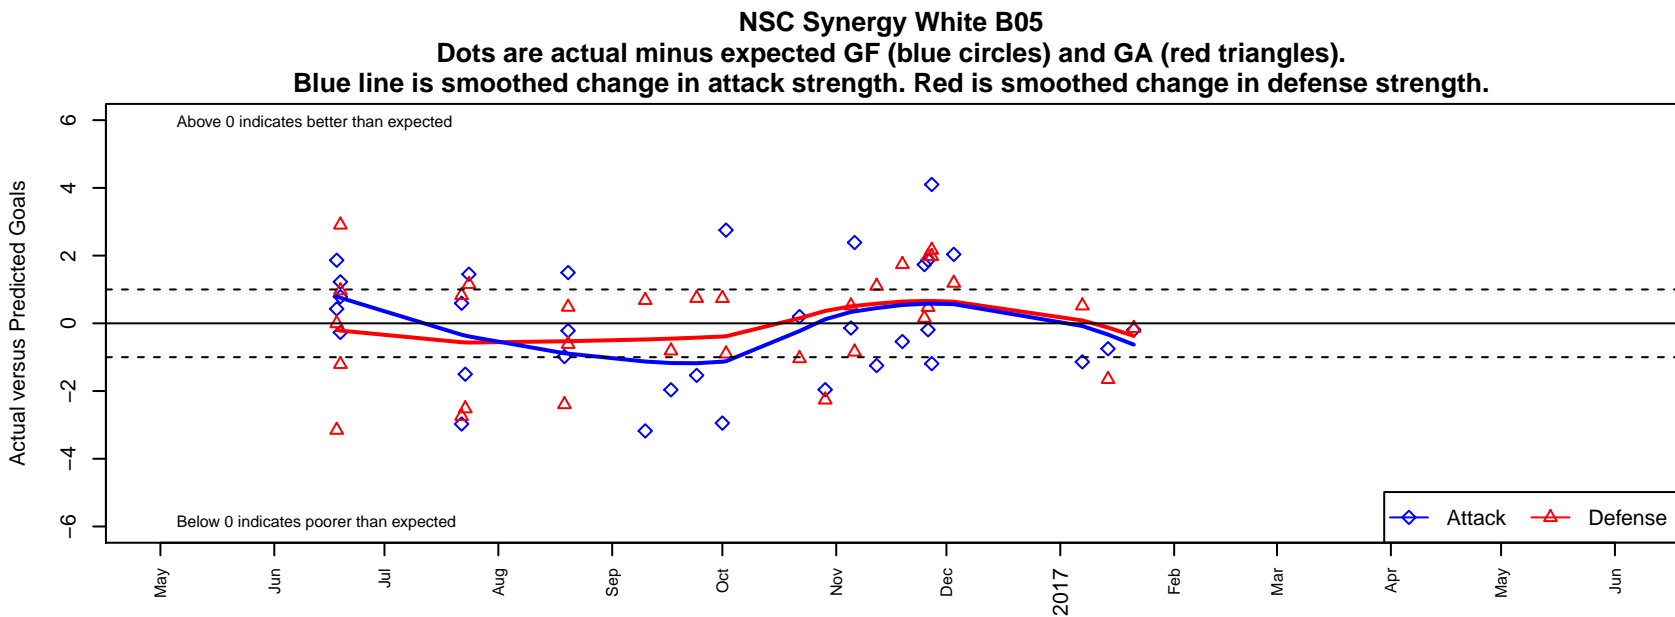

NSC Synergy White B05

Northshore SC
 Woodinville, WA
 B05 total strength=568
 attack=0.56 defense=0.35
 fall league = NPSL Div 2 (05) U12

alt names used:
 NSC Synergy
 NSC B05 Synergy White
 NORTSHORE SELECTSYNERGY
 NSC Synergy
 NSC B05 Synergy
 NSC Synergy B05 White

Venues played:
 2016 Snohomish United Invt Silver
 2016 Crossfire Select U12 Silver
 2016 Xtreme Cup BU12 Silver
 2016 NPSL Division 2 (05) U12
 2016 Cranberry Cup U12
 2016 Founders Cup B05 Div A

**attack and defense variance (black dot)
relative to other teams
and top 10 in region**